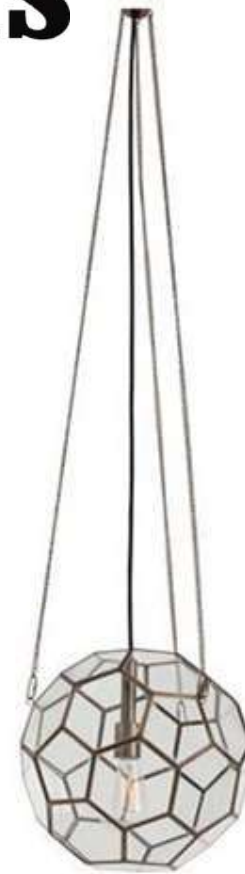

Description – Hanging Lamp
Size in cm. – 15x15x17cm
Finish – Antique copper

Xenus

Description – Hanging Lamp
Size in cm. – 45x45x40cm
Finish – Black PC

Description – Hanging Lamp
Size in cm. – 25x25x13cm
Finish – Black PC

Xenus

Description – Hanging Lamp
Size in cm. – 25x25x15cm
Finish – Black PC

Description – Hanging Lamp
Size in cm. – 25x25x13cm
Finish – Blue PC

Description – Hanging Lamp
Size in cm. – 25x25x35cm
Finish – Antique Brass

Xenus

Description – Hanging Lamp
Size in cm. – 30x30x110cm
Finish – Antique Brass

Xenus

Description – Hanging Lamp
Size in cm. – 25x25x25cm
Finish – Shiny Copper

Description – Hanging Lamp
Size in cm. – 25x25x25cm
Finish – Shiny Brass

Description – Table Lamp
Size in cm. – 12x12x40cm
Finish – Nickel

Xenus

Description – Table Lamp
Size in cm. – 23x23x42cm
Finish – Green Patina

Description – Table Lamp
Size in cm. – 23x23x42cm
Finish – Whit PC