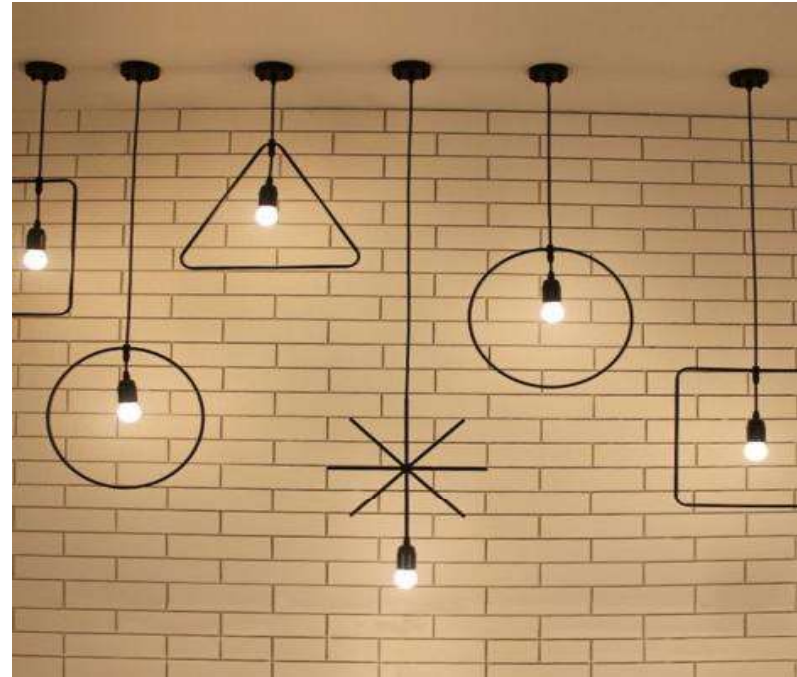

Xenus

Description – Hanging Lamp
Size in cm. – 30x30x25cm
Finish – Grey PC

Description – Hanging Lamp
Size in cm. – 30x30x90cm
Finish – Brass Plating

Item# 1012
Size :-
Material :- Iron

Item# 1015
Size :- 35x35x51cm
Material :- Iron
Price :- 950/- Each